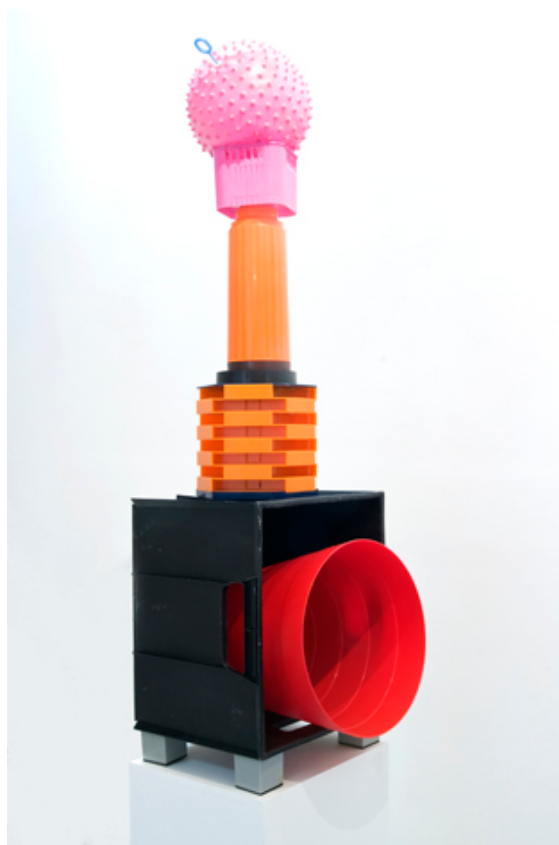

2010-11

found object assemblage

92 x 35 x 35cm

\$4000

Louise Paramor

Big Gun Tower

2010-11

found object assemblage

112 x 127 x 25cm

\$4000

Louise Paramor

Cineplex Elite

2010-11

found object assemblage

145 x 68 x 40cm

\$4000

Louise Paramor

Dee Empressa Casino

2010-11

found object assemblage

112 x 50 x 50cm

\$4000

Louise Paramor

New Gramophone House

2010-11

found object assemblage

110 x 40 x 35cm

\$4000

Louise Paramor

Yellow Fort United Bank

2010-11

found object assemblage